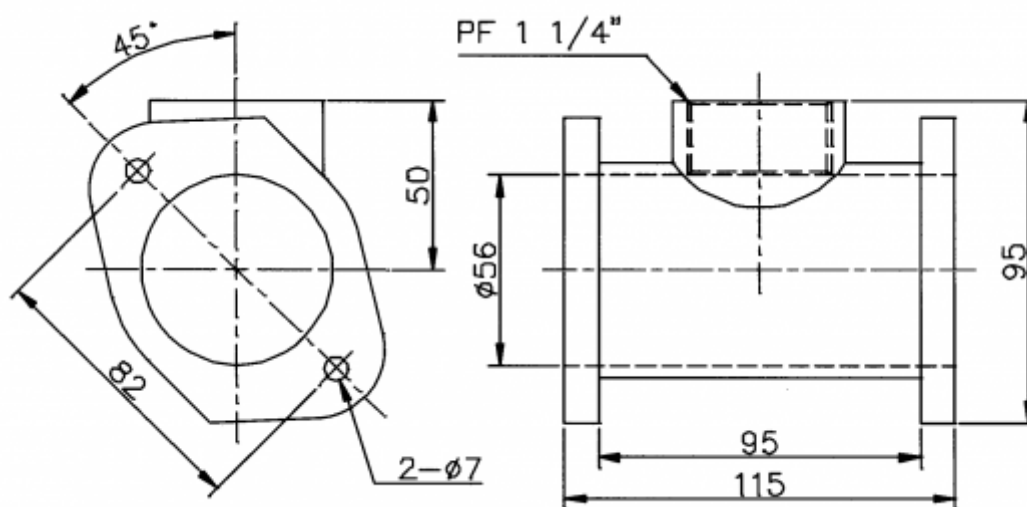

# Data Sheet

Article number: 27590400002

Description: T-angle RT-40 (TB-02)  
KB-4... - KB-6...

## Measures

G (Thread) = 1 1/4"

M = Alu.

Model = KB-4...,KB-5...,KB-6...